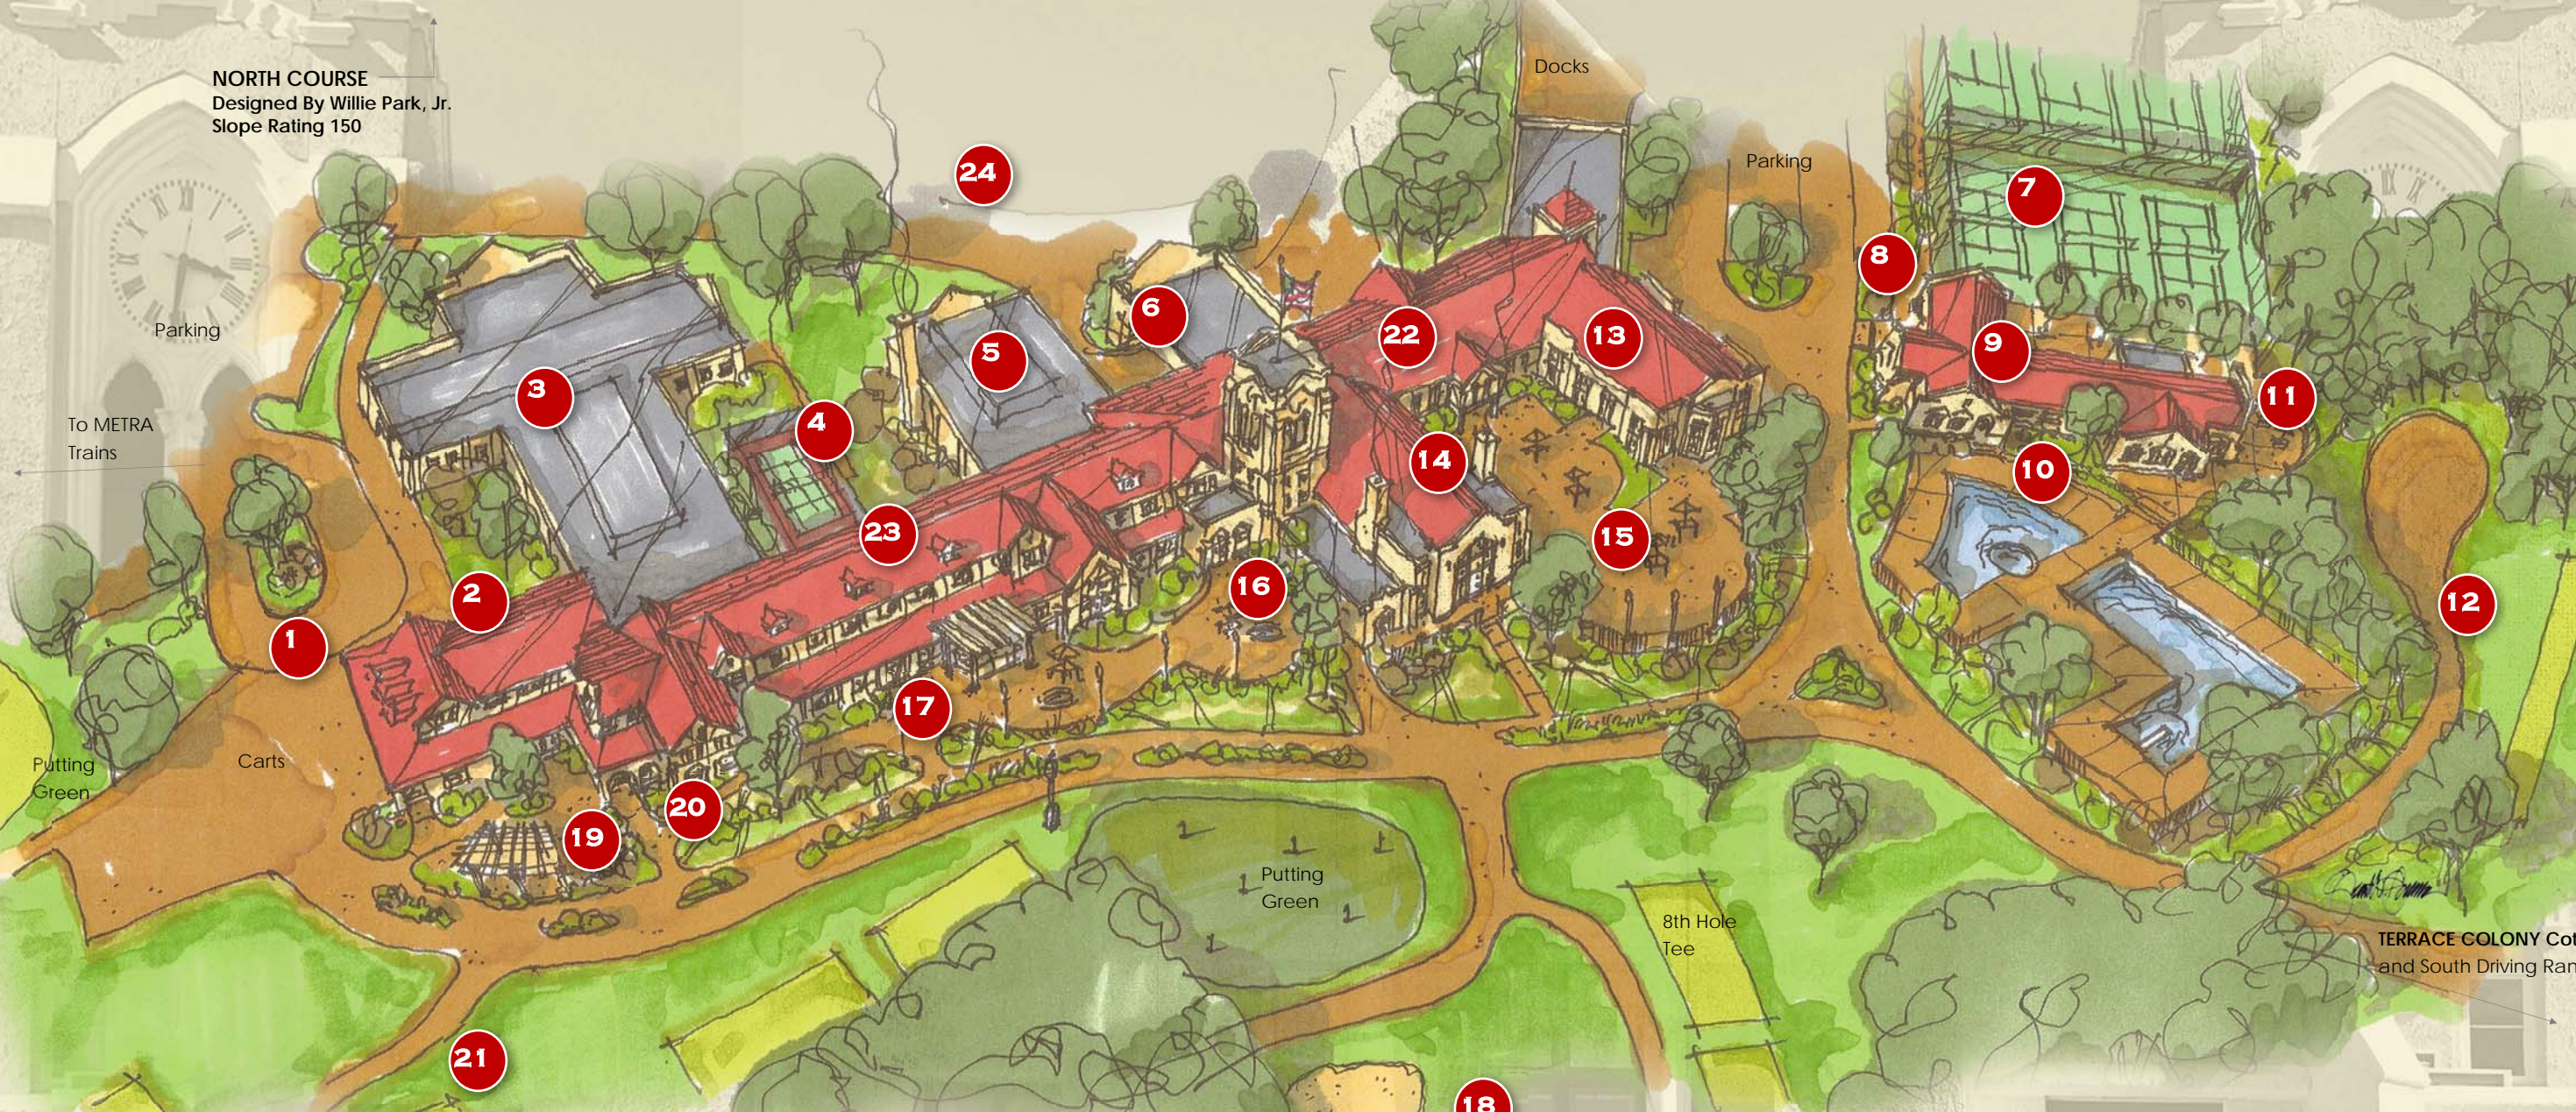

NORTH COURSE
Designed By Willie Park, Jr.
Slope Rating 150

CLUBHOUSE AND GROUNDS MAP

- | | | | |
|---------------------------------------|--|----------------------------------|---|
| 1 GOLF CLUB DROP-OFF | 7 TENNIS COURTS | 13 PAVILION ROOM | 19 The Sam DiGiovanni PATIO |
| 2 GOLF PRO-SHOP / CHECK-IN | 8 TENNIS PRO-SHOP / CHECK-IN | 14 NORMANDY ROOM | 20 73rd HOLE BAR AND LOUNGE |
| 3 MEN'S LOCKER ROOM | 9 CHANGING/LOCKER ROOMS | 15 MAIN PATIO | 21 SOUTH COURSE 1ST TEE
Designed By Tom Bendelow Slope Rating 146 |
| 4 PLATFORM TENNIS COURT | 10 THRALL FAMILY AQUATIC CENTER | 16 1915 CLUB AND PATIO | 22 2ND FLOOR HOTEL / EAST WING |
| 5 WOMEN'S LOCKER ROOM | 11 CABANA BAR & PATIO | 17 STAGG ROOM & PATIO BAR | 23 2ND FLOOR HOTEL / WEST WING |
| 6 PORTE-COCHERE/
MAIN ENTRY | 12 NORTH DRIVING RANGE | 18 18TH HOLE SOUTH COURSE | 24 MAIN PARKING LOT |

OLYMPIA FIELDS COUNTRY CLUB

Olympia Fields, Illinois